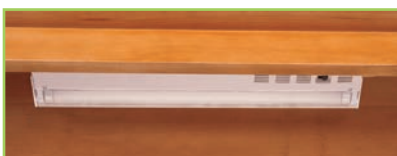

Energy-efficient task light and tack board standard on all study carrels.