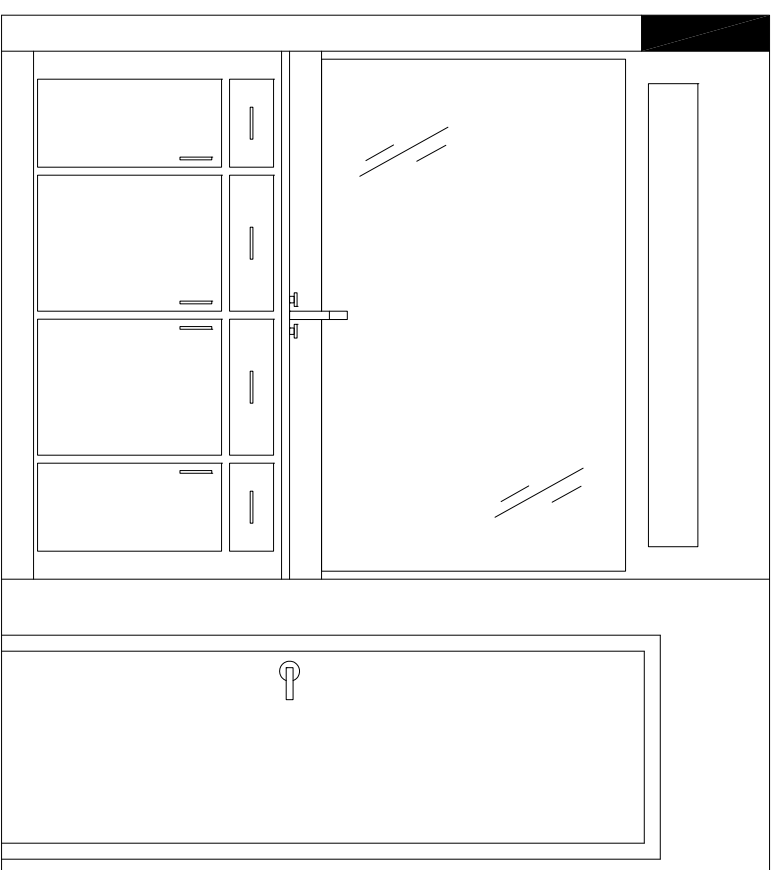

Second Floor Apartment Bath

Floor Plan

Scale: 1/2"=1'-0"

Second Floor Apartment Bath

Elevation

Scale: 1/2"=1'-0"