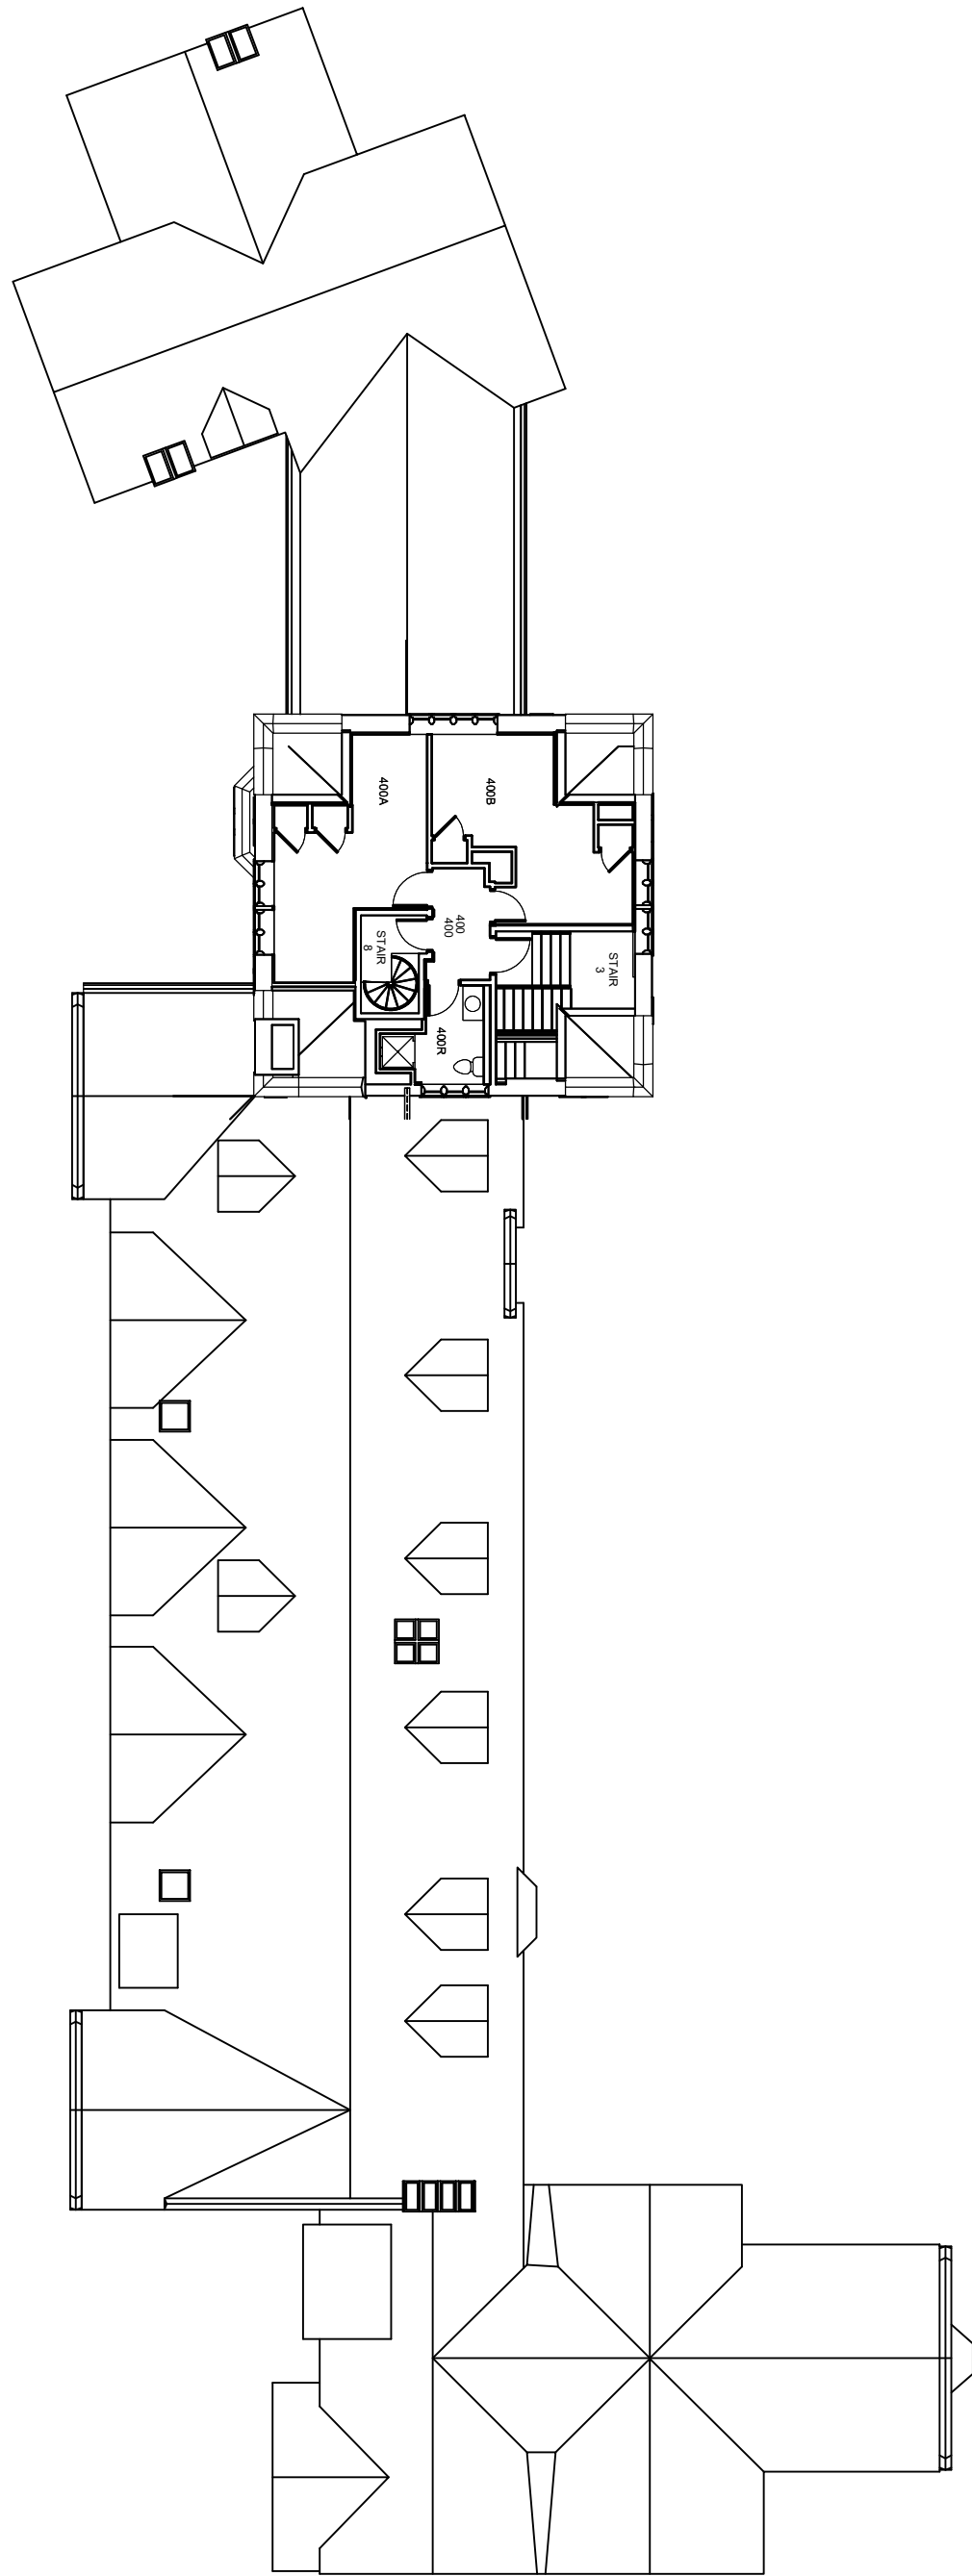

Updated

RESIDENCE HALL 1

THIRD FLOOR
Campus Address: 15 Richmond Way
Completed in 1914, Renovated in 1991, 2011 & 2014
27,935 sf
Scale: 1/16"=1'-0"
Spring 2020

Updated

RESIDENCE HALL 1

FOURTH FLOOR

Campus Address: 15 Richmond Way
Completed in 1914, Renovated in 1991, 2011 & 2014
27,935 sf
Scale: 1/16"=1'-0"
Spring 2020